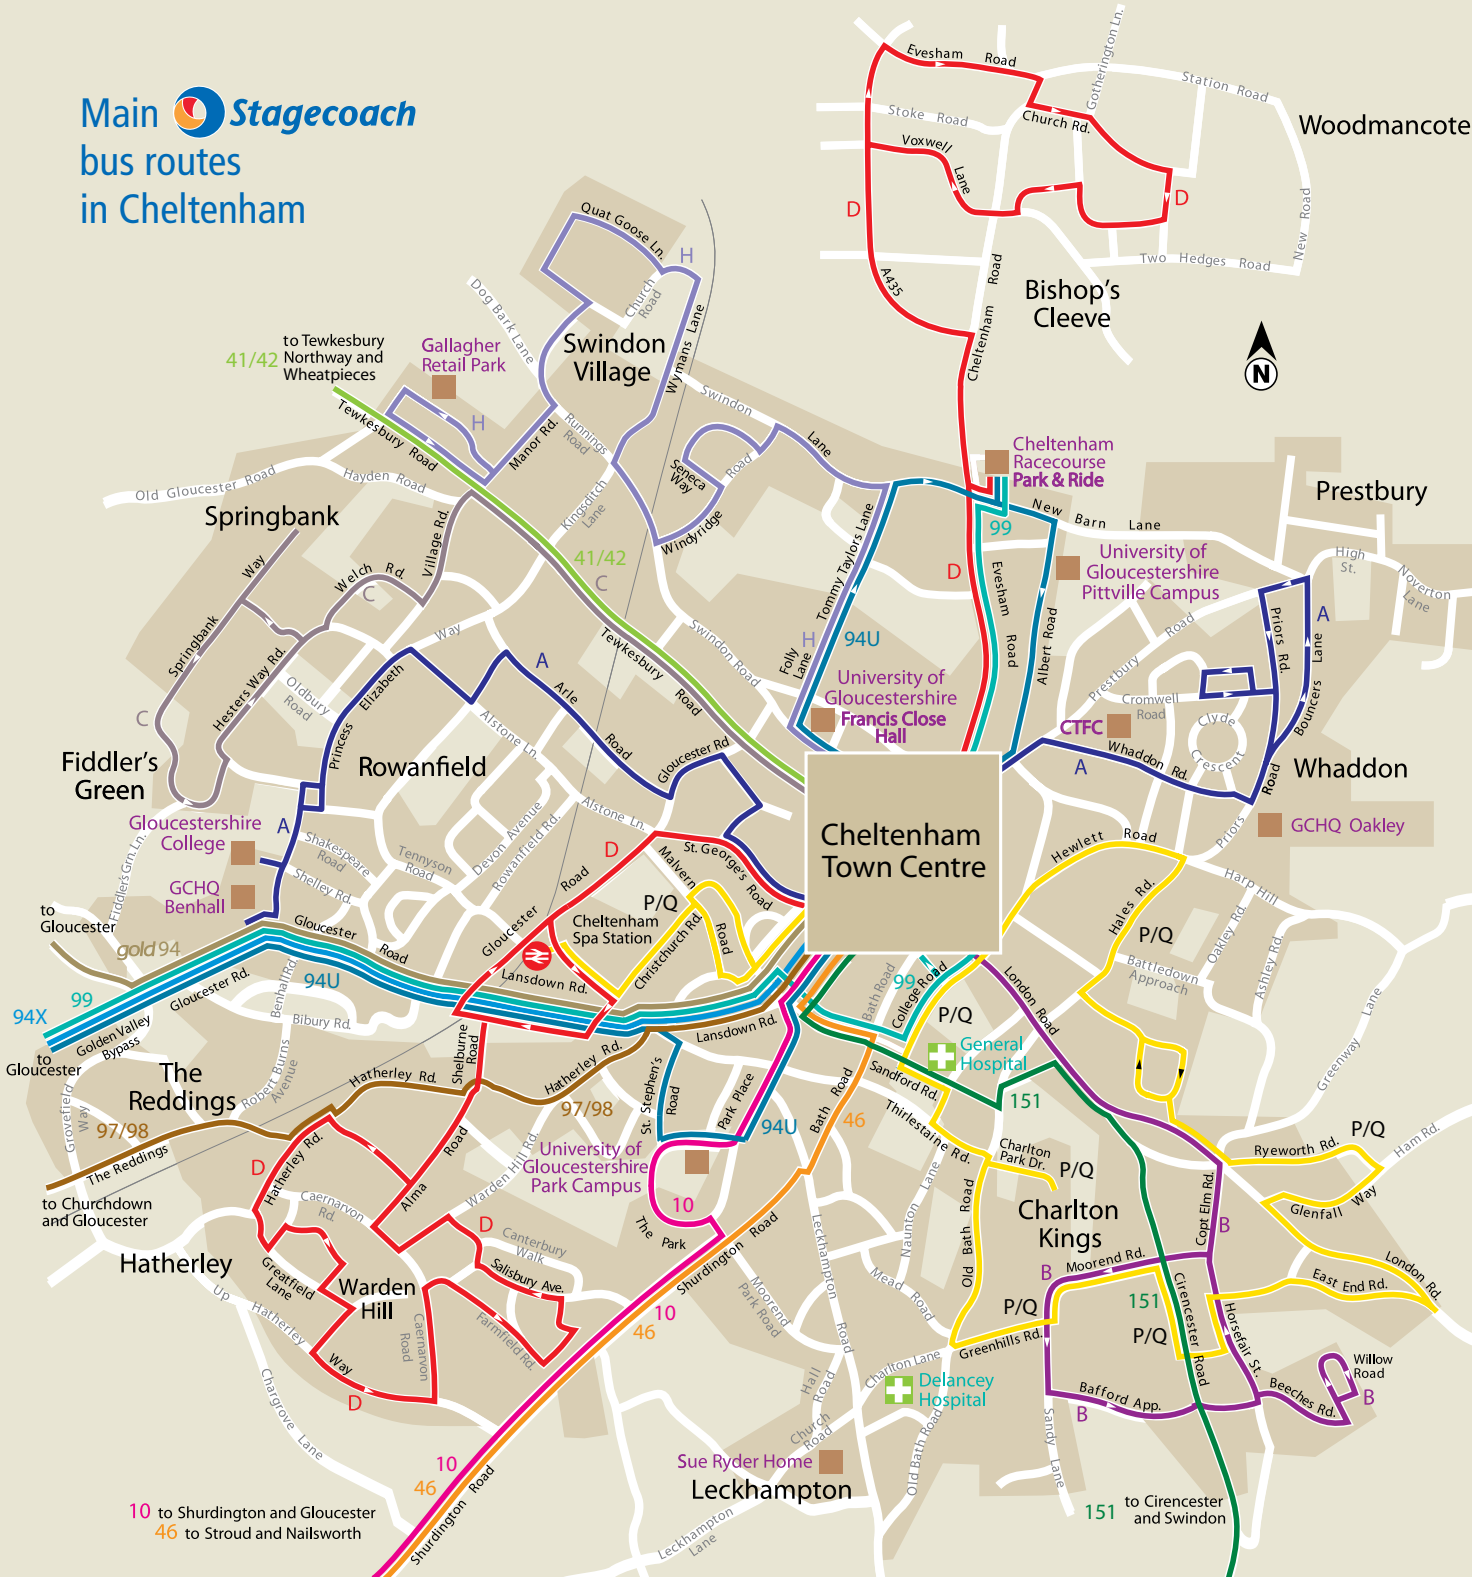

Main Stagecoach
 bus routes
 in Cheltenham

10 to Shurdington and Gloucester
 46 to Stroud and Nailsworth

151 to Cirencester and Swindon